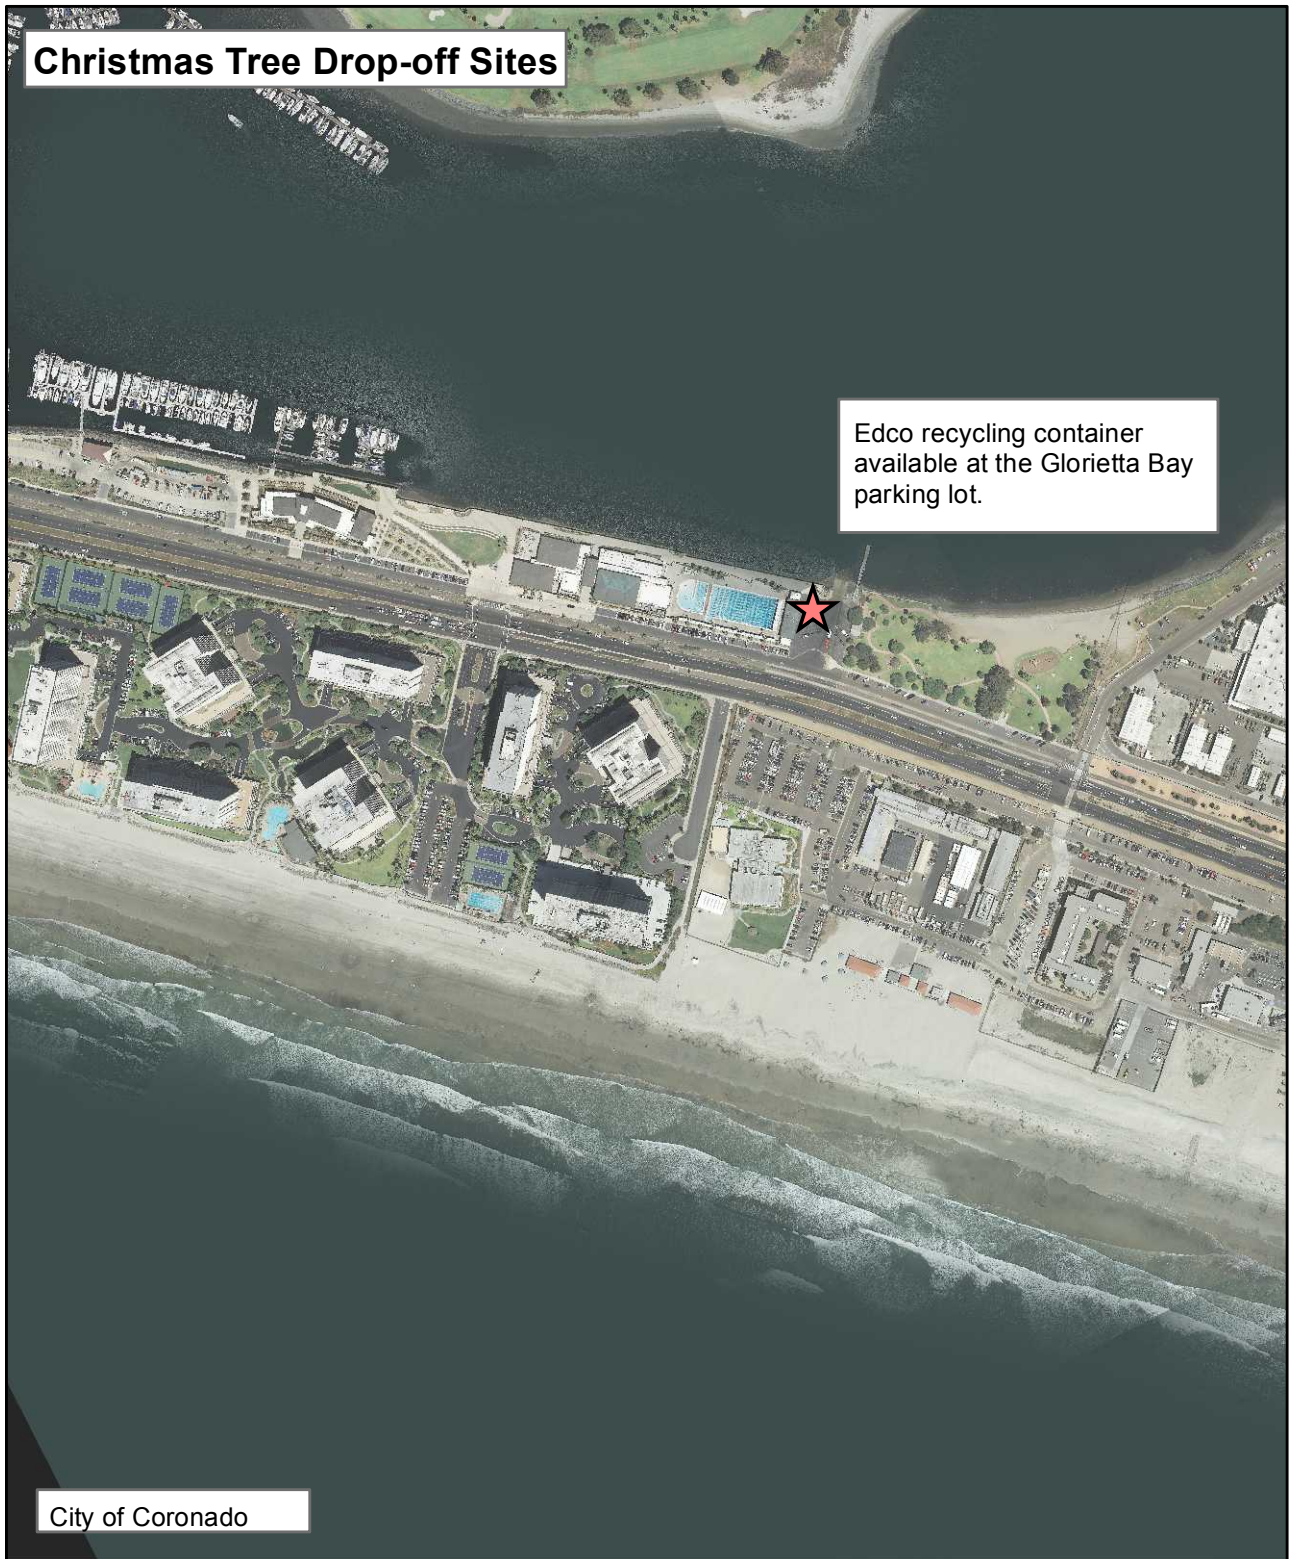

Christmas Tree Drop-off Sites

Edco recycling container available at the Glorietta Bay parking lot.

Edco recycling container available at the Cays Park parking lot.