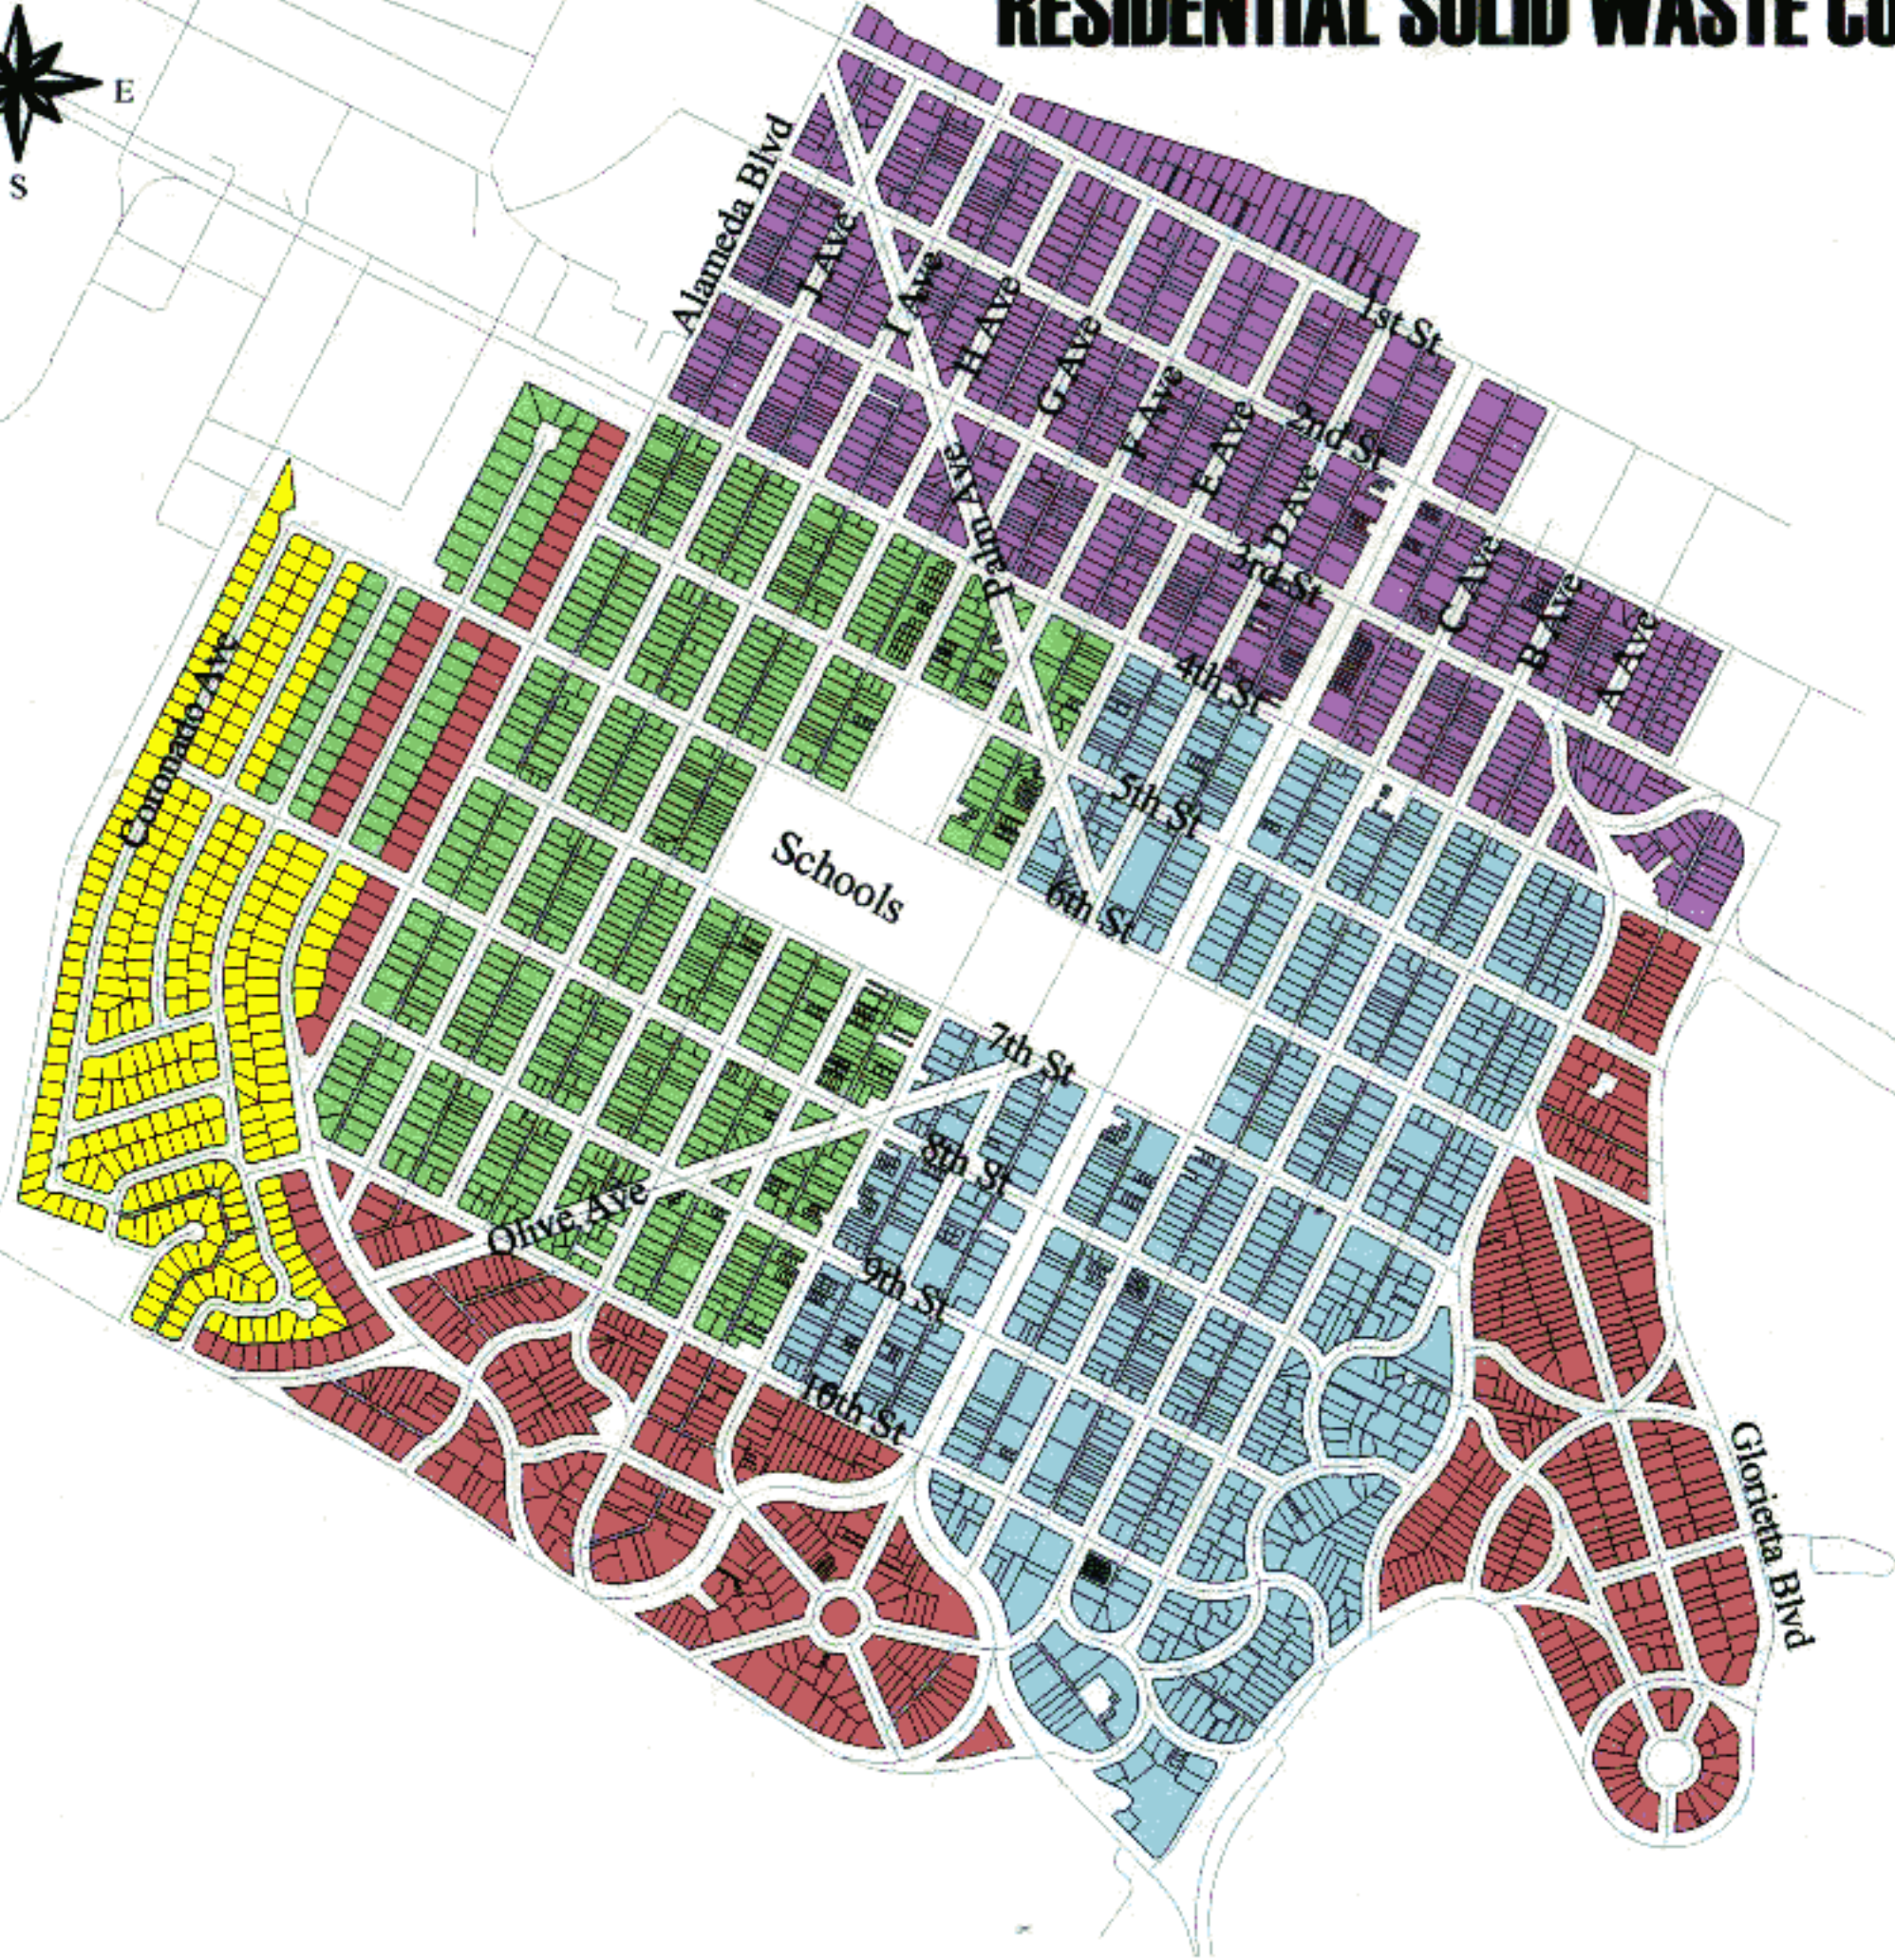

# RESIDENTIAL SOLID WASTE COLLECTION SCHEDULE

-  **Monday/  
Coronado Cays**
-  **Tuesday**
-  **Wednesday**
-  **Thursday**
-  **Friday**